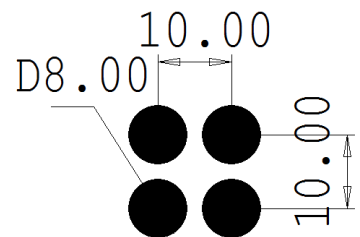

THICKNESS:

MATERIAL:	MINIMUM:	MAXIMUM:
MILD STEEL	0.8MM	2.0MM
STAINLESS	0.8MM	1.2MM
ALUM	0.8MM	2.0MM
GALV	0.8MM	1.2MM

 101 YELLOWBOX DRIVE PH : (03) 9219 0993 CRAIGIEBURN, VIC 3064 Fax: (03) 9219 0994 Email: perf@sjcordell.com.au	PART NO:	R8010IL
	HOLE SIZE / TYPE:	8.0MM-ROUND
	OPEN AREA:	50.2%