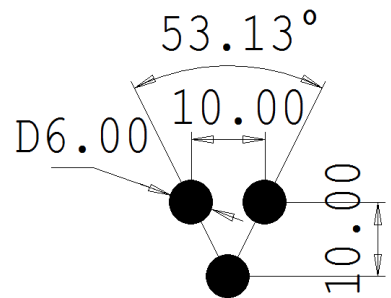

THICKNESS:

MATERIAL:	MINIMUM:	MAXIMUM:
MILD STEEL	0.8MM	3.0MM
STAINLESS	0.8MM	1.6MM
ALUM	0.8MM	3.0MM
GALV	0.8MM	1.6MM

 101 YELLOWBOX DRIVE PH : (03) 9219 0993 CRAIGIEBURN, VIC 3064 Fax: (03) 9219 0994 Email: perf@sjcordell.com.au	PART NO:	R6010ST
	HOLE SIZE / TYPE:	6.0MM-ROUND
	OPEN AREA:	33%