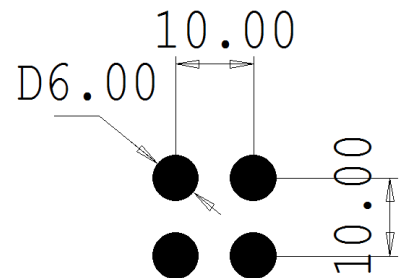

THICKNESS:

MATERIAL:	MINIMUM:	MAXIMUM:
MILD STEEL	0.8MM	3.0MM
STAINLESS	0.8MM	1.6MM
ALUM	0.8MM	3.0MM
GALV	0.8MM	1.6MM

 101 YELLOWBOX DRIVE PH : (03) 9219 0993 CRAIGIEBURN, VIC 3064 Fax: (03) 9219 0994 Email: perf@sjcordell.com.au	PART NO:	R6010IL
	HOLE SIZE / TYPE:	6.0MM-ROUND
	OPEN AREA:	28.3%