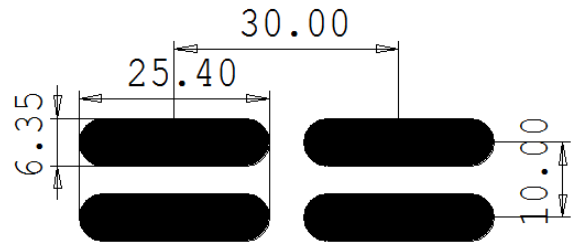

**THICKNESS:**

MATERIAL:	MINIMUM:	MAXIMUM:
MILD STEEL	0.8MM	2.0MM
STAINLESS	0.8MM	1.2MM
ALUM	0.8MM	2.0MM
GALV	0.8MM	1.2MM

 101 YELLOWBOX DRIVE PH : (03) 9219 0993 CRAIGIEBURN, VIC 3064 Fax: (03) 9219 0994 Email: perf@sjcordell.com.au	PART NO:	SL25463530IL
	HOLE SIZE / TYPE:	25.4 X 6.35MM-SLOT
	OPEN AREA:	50.9%