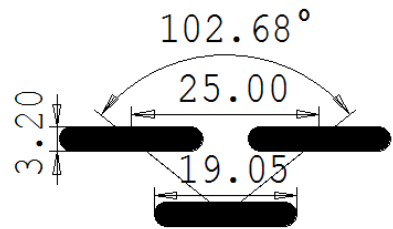

THICKNESS:

MATERIAL:	MINIMUM:	MAXIMUM:
MILD STEEL	0.8MM	2.0MM
STAINLESS	0.8MM	1.2MM
ALUM	0.8MM	2.0MM
GALV	0.8MM	1.2MM

 101 YELLOWBOX DRIVE PH : (03) 9219 0993 CRAIGIEBURN, VIC 3064 Fax: (03) 9219 0994 Email: perf@sjcordell.com.au	PART NO:	SL1933225ST
	HOLE SIZE / TYPE:	19.05X3.2MM-SLOT
	OPEN AREA:	31.3%