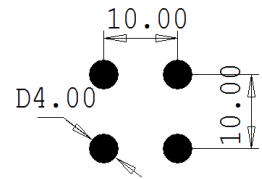

THICKNESS:

MATERIAL:	MINIMUM:	MAXIMUM:
MILD STEEL	0.8MM	2.0MM
STAINLESS	0.8MM	1.6MM
ALUM	0.8MM	3.0MM
GALV	0.8MM	1.6MM

 101 YELLOWBOX DRIVE PH : (03) 9219 0993 CRAIGIEBURN, VIC 3064 Fax: (03) 9219 0994 Email: perf@sjcordell.com.au	PART NO:	R4010IL
	HOLE SIZE / TYPE:	4.0 MM-ROUND
	OPEN AREA:	12.6%