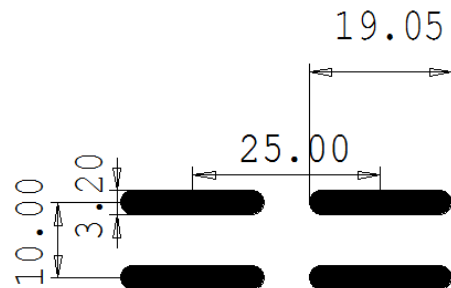

THICKNESS:

MATERIAL:	MINIMUM:	MAXIMUM:
MILD STEEL	0.8MM	2.0MM
STAINLESS	0.8MM	1.2MM
ALUM	0.8MM	2.0MM
GALV	0.8MM	1.2MM

 101 YELLOWBOX DRIVE PH : (03) 9219 0993 CRAIGIEBURN, VIC 3064 Fax: (03) 9219 0994 Email: perf@sjcordell.com.au	PART NO:	SL1933225IL
	HOLE SIZE / TYPE:	19.05X3.2MM-SLOT
	OPEN AREA:	23.5%