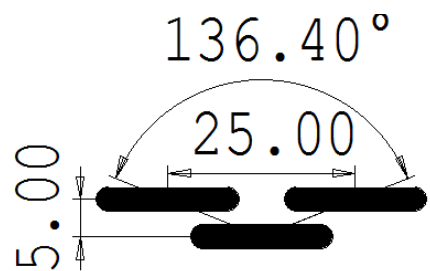

THICKNESS:

MATERIAL:	MINIMUM:	MAXIMUM:
MILD STEEL	0.8MM	2.0MM
STAINLESS	0.8MM	1.2MM
ALUM	0.8MM	2.0MM
GALV	0.8MM	1.2MM

 101 YELLOWBOX DRIVE PH : (03) 9219 0993 CRAIGIEBURN, VIC 3064 Fax: (03) 9219 0994 Email: perf@sjcordell.com.au	PART NO:	SL1933210ST
	HOLE SIZE / TYPE:	19.05X3.2MM-SLOT
	OPEN AREA:	31.3%