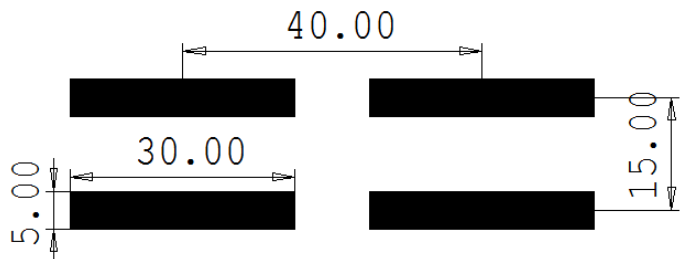

THICKNESS:

MATERIAL:	MINIMUM:	MAXIMUM:
MILD STEEL	0.8MM	2.0MM
STAINLESS	0.8MM	1.2MM
ALUM	0.8MM	3.0MM
GALV	0.8MM	1.2MM

 101 YELLOWBOX DRIVE PH : (03) 9219 0993 CRAIGIEBURN, VIC 3064 Fax: (03) 9219 0994 Email: perf@sjcordell.com.au	PART NO:	REC305015IL
	HOLE SIZE / TYPE:	30X5.0MM-REC
	OPEN AREA:	25%