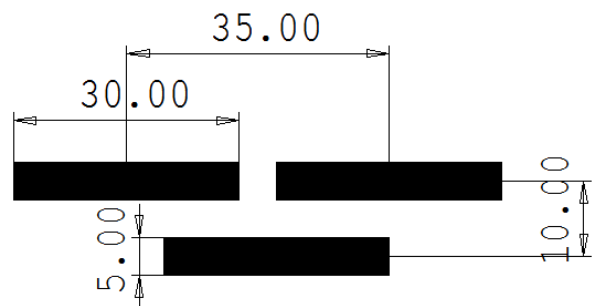

REC305010ST

THICKNESS:

MATERIAL:	MINIMUM:	MAXIMUM:
MILD STEEL	0.8MM	2.0MM
STAINLESS	0.8MM	1.2MM
ALUM	0.8MM	2.0MM
GALV	0.8MM	1.2MM

 101 YELLOWBOX DRIVE PH : (03) 9219 0993 CRAIGIEBURN, VIC 3064 Fax: (03) 9219 0994 Email: perf@sjcordell.com.au	PART NO:	REC305010ST
	HOLE SIZE / TYPE:	30X5.0MM-REC
	OPEN AREA:	42.9%