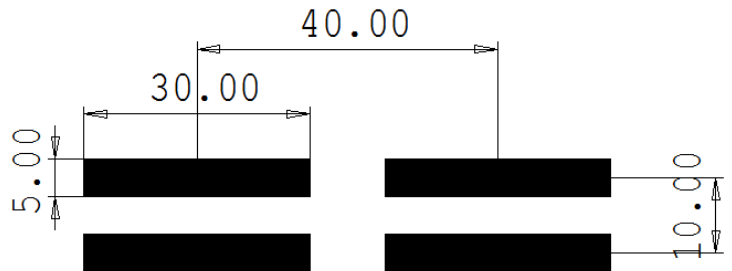

THICKNESS:

MATERIAL:	MINIMUM:	MAXIMUM:
MILD STEEL	0.8MM	2.0MM
STAINLESS	0.8MM	1.6MM
ALUM	0.8MM	2.0MM
GALV	0.8MM	1.6MM

 101 YELLOWBOX DRIVE PH : (03) 9219 0993 CRAIGIEBURN, VIC 3064 Fax: (03) 9219 0994 Email: perf@sjcordell.com.au	PART NO:	REC305010IL
	HOLE SIZE / TYPE:	30X5.0MM-REC
	OPEN AREA:	37.5%