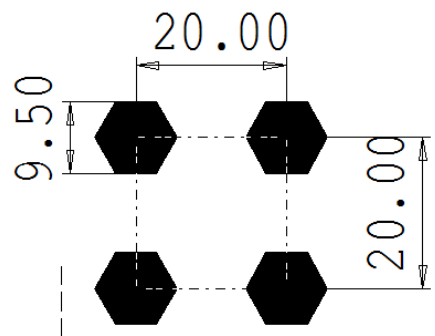

THICKNESS:

MATERIAL:	MINIMUM:	MAXIMUM:
MILD STEEL	0.8MM	3.0MM
STAINLESS	0.8MM	1.6MM
ALUM	0.8MM	3.0MM
GALV	0.8MM	1.6MM

 101 YELLOWBOX DRIVE PH : (03) 9219 0993 CRAIGIEBURN, VIC 3064 Fax: (03) 9219 0994 Email: perf@sjcordell.com.au	PART NO:	HEX9520IL
	HOLE SIZE / TYPE:	9.5MM-HEXAGON
	OPEN AREA:	20%