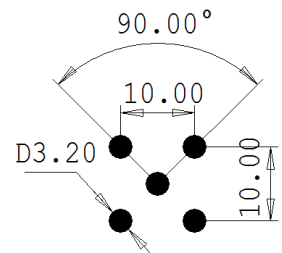

THICKNESS:

MATERIAL:	MINIMUM:	MAXIMUM:
MILD STEEL	0.8MM	2.0MM
STAINLESS	0.8MM	1.2MM
ALUM	0.8MM	2.0MM
GALV	0.8MM	1.2MM

 101 YELLOWBOX DRIVE PH : (03) 9219 0993 CRAIGIEBURN, VIC 3064 Fax: (03) 9219 0994 Email: perf@sjcordell.com.au	PART NO:	R3210ST
	HOLE SIZE / TYPE:	3.2MM-ROUND
	OPEN AREA:	16.8%