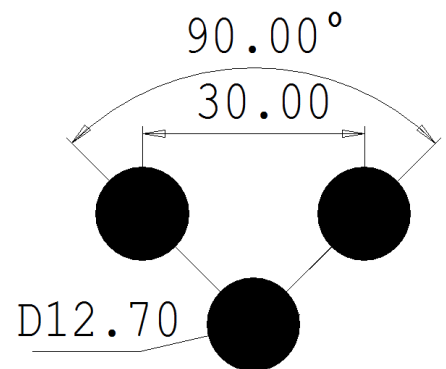

THICKNESS:

MATERIAL:	MINIMUM:	MAXIMUM:
MILD STEEL	0.8MM	4.0MM
STAINLESS	0.8MM	2.0MM
ALUM	0.8MM	3.0MM
GALV	0.8MM	2.0MM

 101 YELLOWBOX DRIVE PH : (03) 9219 0993 CRAIGIEBURN, VIC 3064 Fax: (03) 9219 0994 Email: perf@sjcordell.com.au	PART NO:	R12730ST
	HOLE SIZE / TYPE:	12.7MM-ROUND
	OPEN AREA:	28.1%