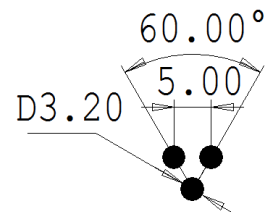

MATERIAL:	MINIMUM	MAXIMUM
MILD STEEL	0.8MM	2.0MM
STAINLESS	0.8MM	1.2MM
ALUM	0.8MM	2.0MM
GALV	0.8MM	1.2MM

 <p>101 YELLOWBOX DRIVE PH : (03) 9219 0993          CRAIGIEBURN, VIC 3064 Fax: (03) 9219 0994          Email: perf@sjcordell.com.au</p>	PART NO:	R3250ST
	HOLE SIZE / TYPE:	3.2MM-ROUND
	OPEN AREA:	37%