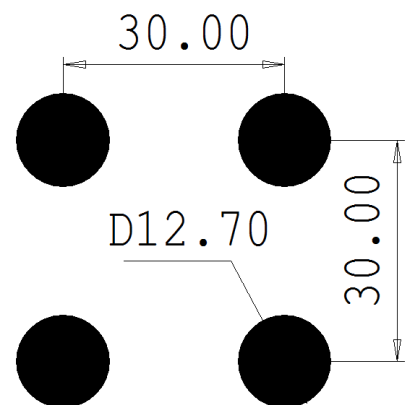

R 1 2 7 3 0 I L

THICKNESS:

MATERIAL:	MINIMUM:	MAXIMUM:
MILD STEEL	0.8MM	4.0MM
STAINLESS	0.8MM	2.0MM
ALUM	0.8MM	3.0MM
GALV	0.8MM	2.0MM

 101 YELLOWBOX DRIVE PH : (03) 9219 0993 CRAIGIEBURN, VIC 3064 Fax: (03) 9219 0994 Email: perf@sjcordell.com.au	PART NO:	R12730IL
	HOLE SIZE / TYPE:	12.7MM-ROUND
	OPEN AREA:	14.1%