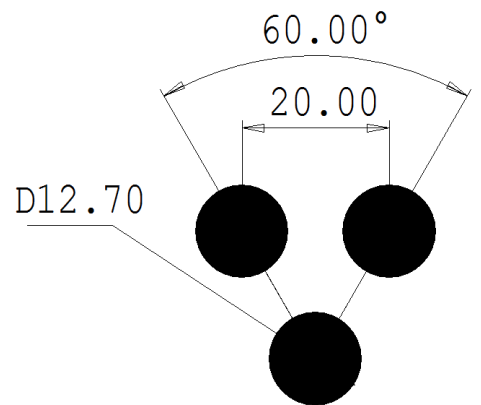

THICKNESS:

MATERIAL:	MINIMUM:	MAXIMUM:
MILD STEEL	0.8MM	3.0MM
STAINLESS	0.8MM	2.0MM
ALUM	0.8MM	3.0MM
GALV	0.8MM	2.0MM

 101 YELLOWBOX DRIVE PH : (03) 9219 0993 CRAIGIEBURN, VIC 3064 Fax: (03) 9219 0994 Email: perf@sjcordell.com.au	PART NO:	R12720ST
	HOLE SIZE / TYPE:	12.7MM-ROUND
	OPEN AREA:	36.7%