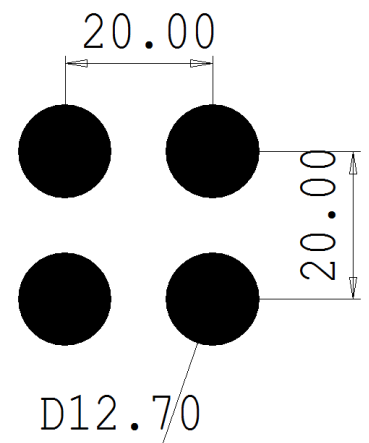

THICKNESS:

MATERIAL:	MINIMUM:	MAXIMUM:
MILD STEEL	0.8MM	3.0MM
STAINLESS	0.8MM	2.0MM
ALUM	0.8MM	3.0MM
GALV	0.8MM	2.0MM

 101 YELLOWBOX DRIVE PH : (03) 9219 0993 CRAIGIEBURN, VIC 3064 Fax: (03) 9219 0994 Email: perf@sjcordell.com.au	PART NO:	R12720IL
	HOLE SIZE / TYPE:	12.7MM-ROUND
	OPEN AREA:	31.7%