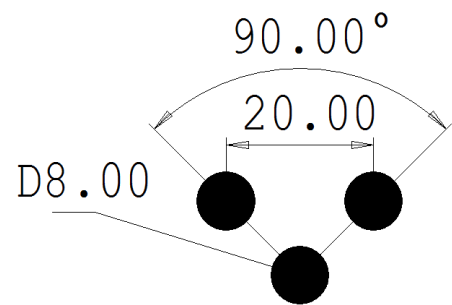

THICKNESS:

MATERIAL:	MINIMUM:	MAXIMUM:
MILD STEEL	0.8MM	3.0MM
STAINLESS	0.8MM	2.0MM
ALUM	0.8MM	3.0MM
GALV	0.8MM	2.0MM

 101 YELLOWBOX DRIVE PH : (03) 9219 0993 CRAIGIEBURN, VIC 3064 Fax: (03) 9219 0994 Email: perf@sjcordell.com.au	PART NO:	R8020ST
	HOLE SIZE / TYPE:	8.0MM-ROUND
	OPEN AREA:	25.15%