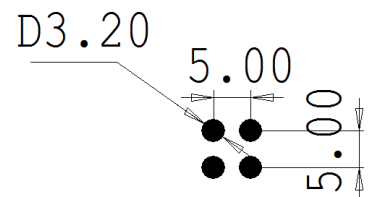

MATERIAL:	MINIMUM	MAXIMUM
MILD STEEL	0.8MM	2.0MM
STAINLESS	0.8MM	1.2MM
ALUM	0.8MM	2.0MM
GALV	0.8MM	1.2MM

 101 YELLOWBOX DRIVE PH : (03) 9219 0993 CRAIGIEBURN, VIC 3064 Fax: (03) 9219 0994 Email: perf@sjcordell.com.au	PART NO:	R3250IL
	HOLE SIZE / TYPE:	3.2MM-ROUND
	OPEN AREA:	32.2%