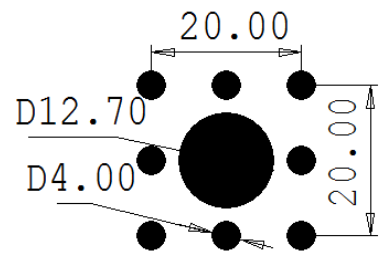

THICKNESS:

MATERIAL:	MINIMUM:	MAXIMUM:
MILD STEEL	0.8MM	2.0MM
STAINLESS	0.8MM	1.2MM
ALUM	0.8MM	2.0MM
GALV	0.8MM	1.2MM

 101 YELLOWBOX DRIVE PH : (03) 9219 0993 CRAIGIEBURN, VIC 3064 Fax: (03) 9219 0994 Email: perf@sjcordell.com.au	PART NO:	R127-40-PTN
	HOLE SIZE / TYPE:	12.7MM/4.0MM-R
	OPEN AREA:	